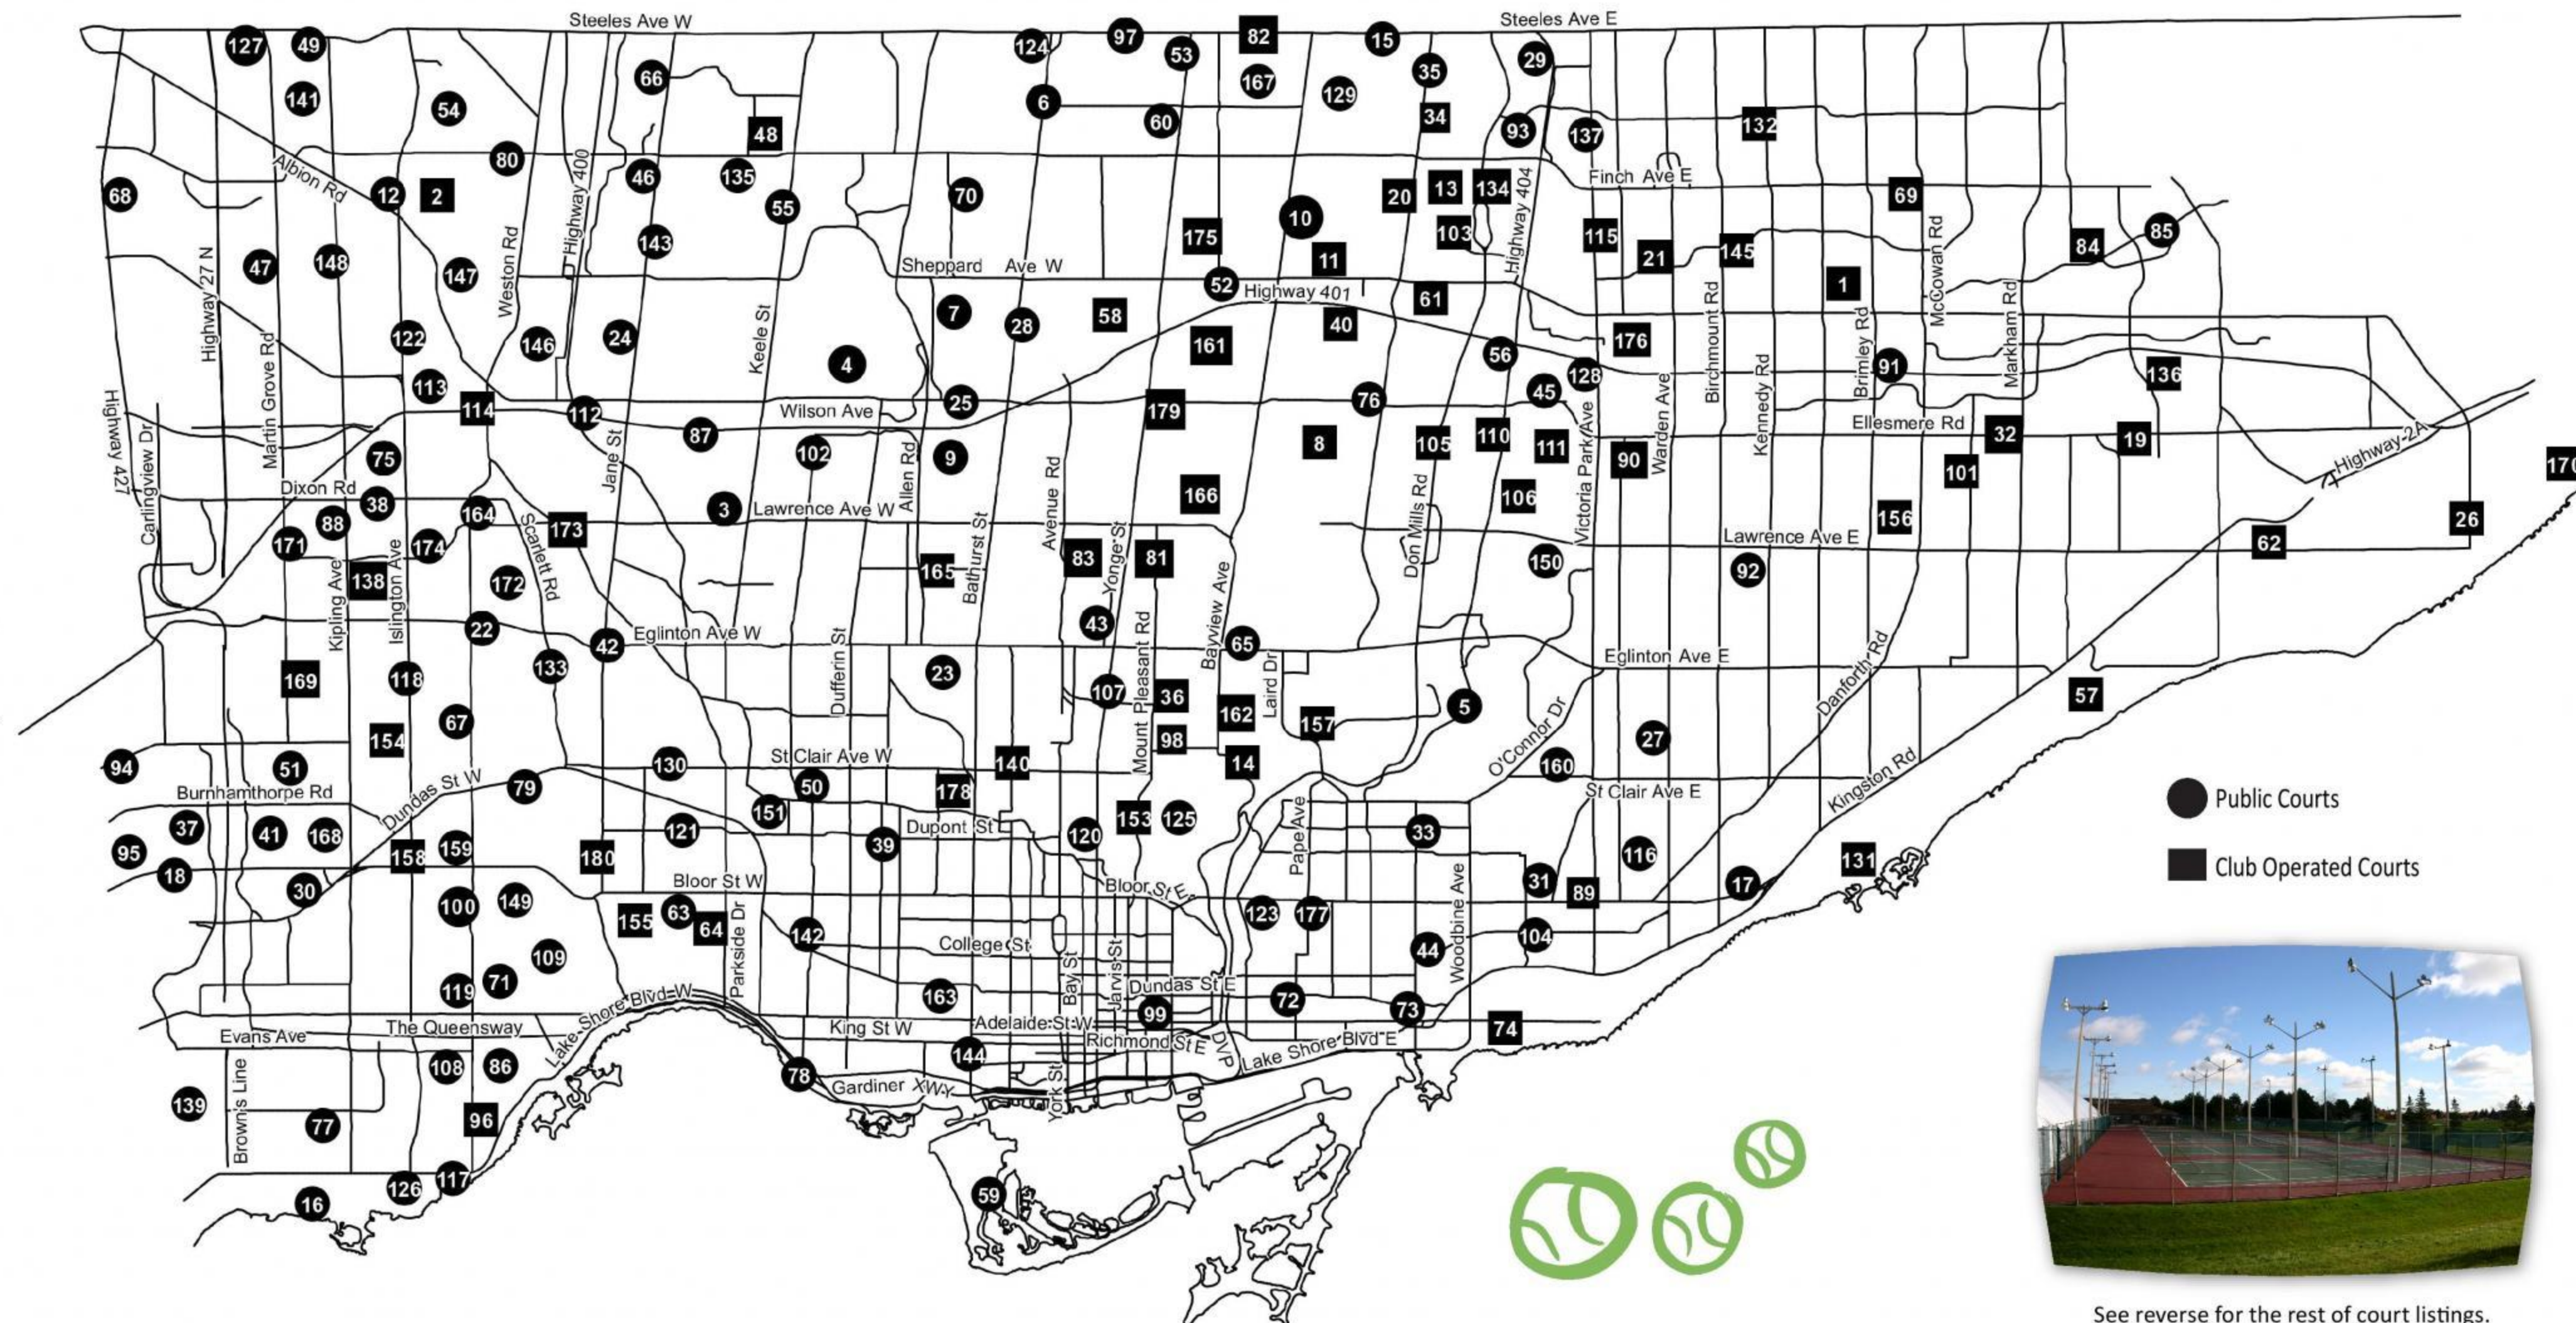

## Tennis Courts across the City of Toronto

Tennis is a great way to have fun and get fit. Toronto Parks, Forestry and Recreation Division puts you into the swing of things this summer with approximately 200 locations throughout Toronto. Courts are open from April to October (weather permitting).

Courts are divided into two categories:

- Public Sites
- Community Club Sites

Public Sites are designated by circle numbers. They are completely free and available to the general public at all times. Nets are provided by the City of Toronto. Participants are requested to line up and play for half-hour intervals. Players must vacate these courts "on the hour and half-hour unless otherwise noted".

Community Club Sites are designated by the square numbers. Club sites have 4 free prime time hours for the public to play during the week (clay courts are not included). Please confirm the hours of access at your club location as they vary from site to site. Non members could be asked to pay a non member fee to access community club sites. Membership information can be obtained at the site or by accessing tennis on the City of Toronto website at [www.toronto.ca/parks](http://www.toronto.ca/parks)

● Public Courts  
■ Club Operated Courts

See reverse for the rest of court listings.