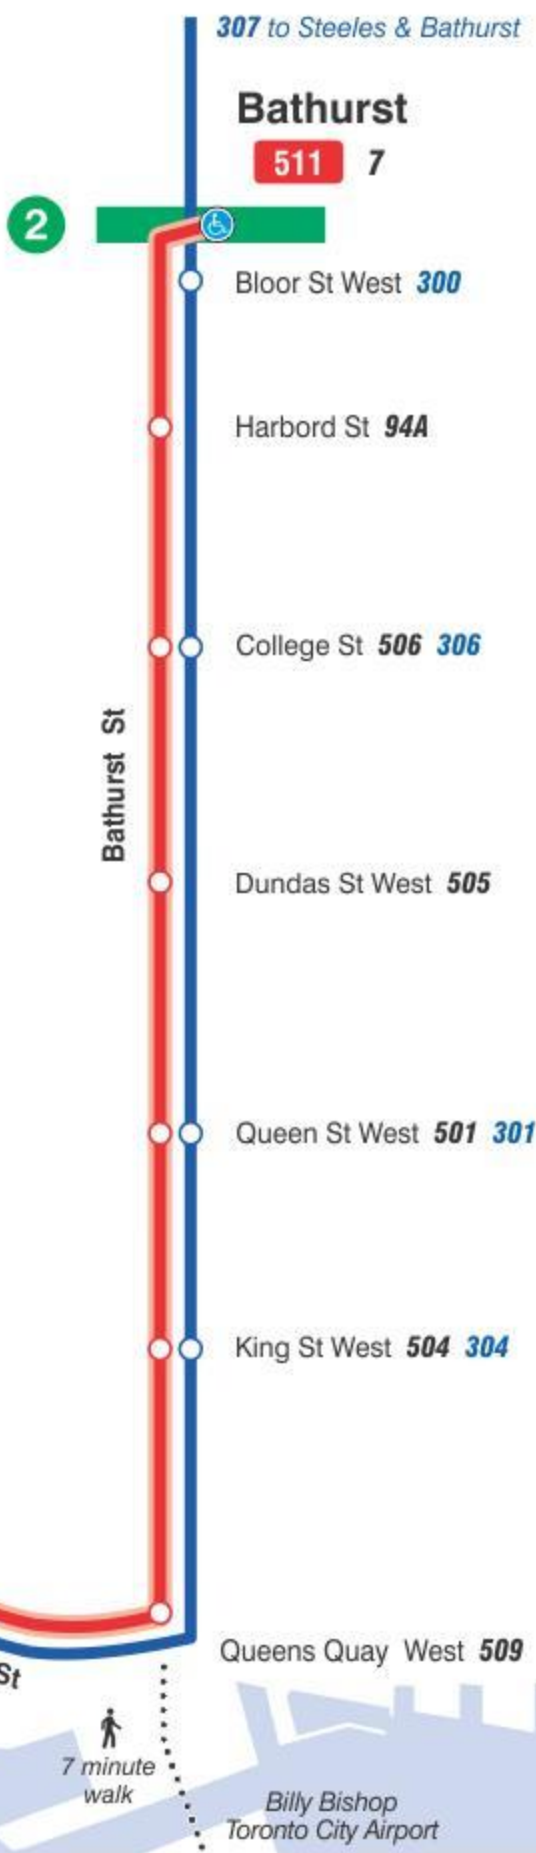

-  Frequent Service
-  Blue Night Service
-  Terminal Point
-  Major Stops
- 505** Connecting TTC Route

511-02/17

 Bloor-Danforth Line

Connecting GTA Transit Service  
 GO Transit

 **307** provides accessible service from Steeles to Bloor only

Public walkway through GO Station to Atlantic Avenue

Exhibition  

Exhibition Loop  
**511 307 509 329 363**  
 Exhibition Place